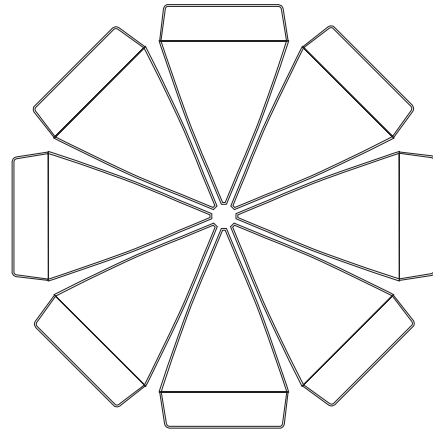

EXTREME MARQUEES

UMBRELLA RANGE

BEACH & GOLF UMBRELLAS

SPECIFICATION SHEET

Golf Umbrella	
Diameter	1.35m
Fabric	Polyester
Shape	Octagonal
Weight	1kg
Printable Area	8 Panels
Height	70cm
Feature	Soft Handle Grip

Beach Umbrella	
Diameter	2m
Fabric	Polyester
Shape	Octagonal
Weight	1kg
Printable Area	8 Panels
Height	180cm
Base	Optional Water Weight